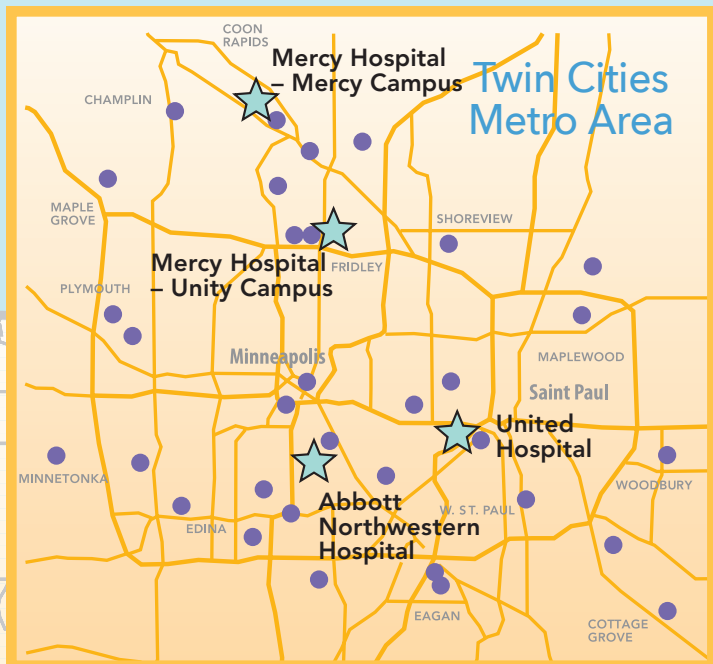

# Donate a bike at one of these Allina Health locations **Saturday, Oct. 6, 9 a.m. to 1 p.m.**

★ Allina Health hospitals  
● Allina Health clinics

## Allina Health hospitals

- Abbott Northwestern Hospital, Minneapolis
- Abbott Northwestern – WestHealth, Plymouth
- Buffalo Hospital
- Cambridge Medical Center
- District One Hospital/Allina Health Faribault Clinic
- Mercy Hospital – Mercy Campus, Coon Rapids
- Mercy Hospital – Unity Campus, Fridley
- New Ulm Medical Center
- Owatonna Hospital
- Regina Hospital/Allina Health Hastings Nininger Road Clinic
- River Falls Area Hospital/ Allina Health River Fall Clinic, Wisconsin
- St. Francis Regional Medical Center, Shakopee
- United Hospital, St. Paul

## Allina Health clinics

- Allina Health Annandale
- Allina Health Bandana Square Clinic
- Allina Health Blaine Clinic
- Allina Health Bloomington Clinic
- Allina Health Brooklyn Park Clinic
- Allina Health Burnsville Clinic
- Allina Health Centennial Lakes Clinic
- Allina Health Champlin Clinic
- Allina Health Chanhassen Clinic

## Additional clinics

- St. Francis Health Services in Jordan
- Courage Kenny Rehabilitation Institute – Golden Valley
- Courage Kenny Rehabilitation Institute – St. Croix