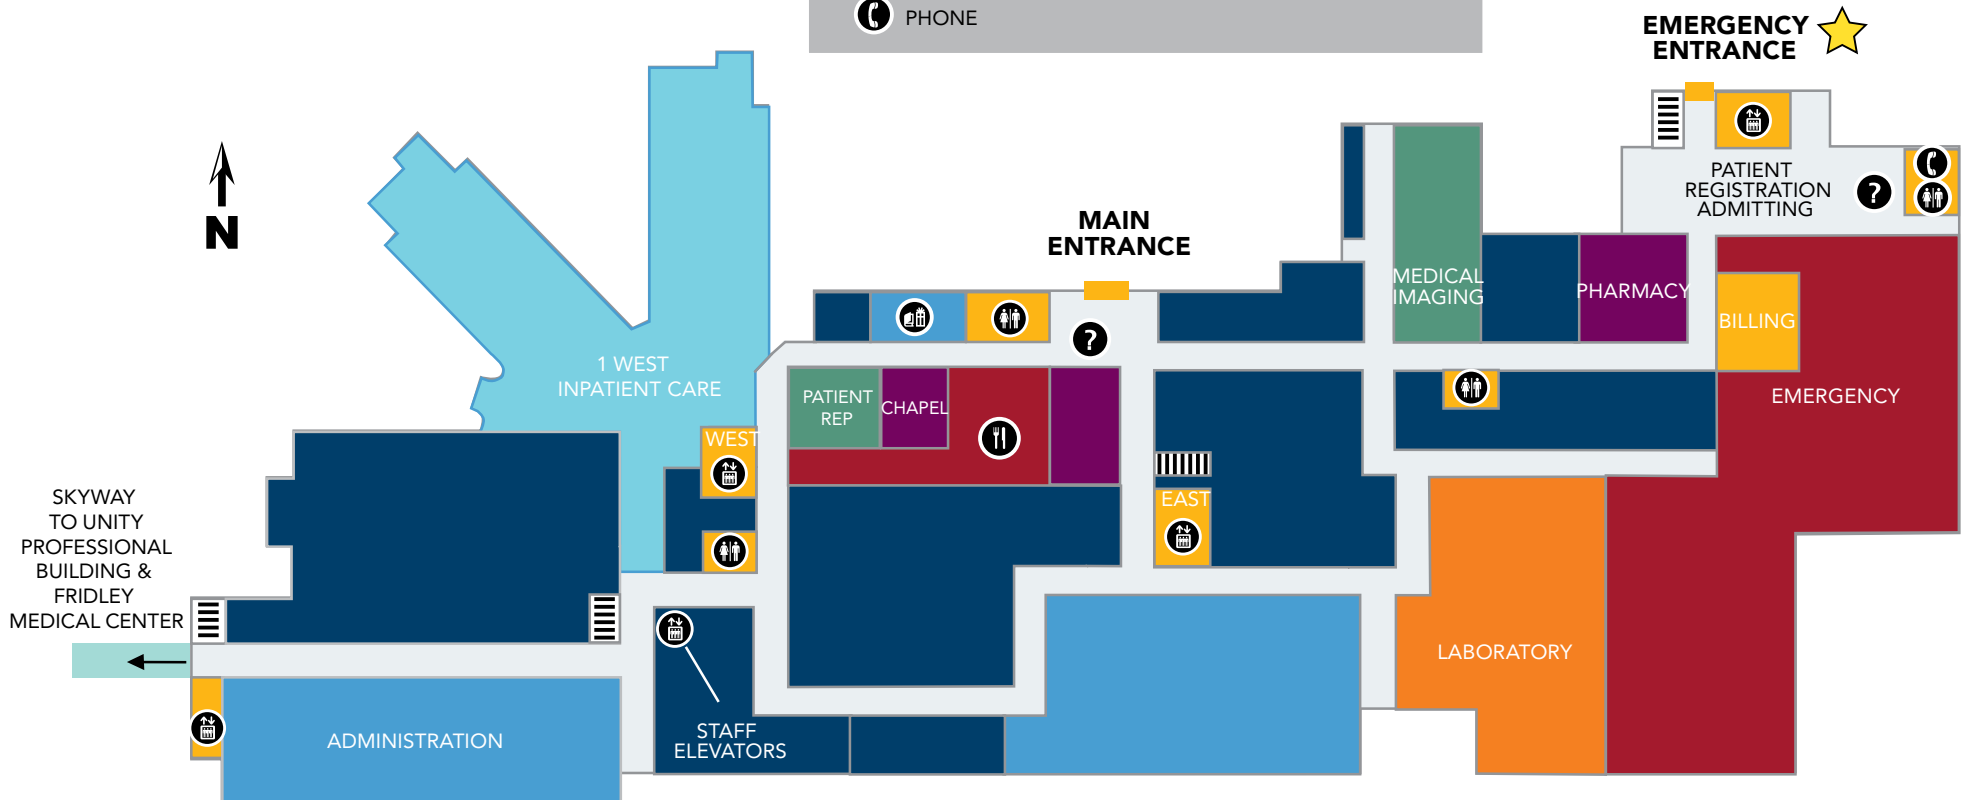

Welcome to Mercy Hospital – Unity Campus

This guide is designed to help you easily navigate the hospital campus.
Information desks are located at both our Main and Emergency entrances.

Main Level

DIRECTORY KEY

 CAFETERIA	 PARKING	 SKYWAY
 ELEVATORS	 RESTROOMS	 ENTRANCE
 GIFT SHOP	 INFORMATION	 STAIRS
 PHONE		

Mercy Hospital – Unity Campus Lower Level