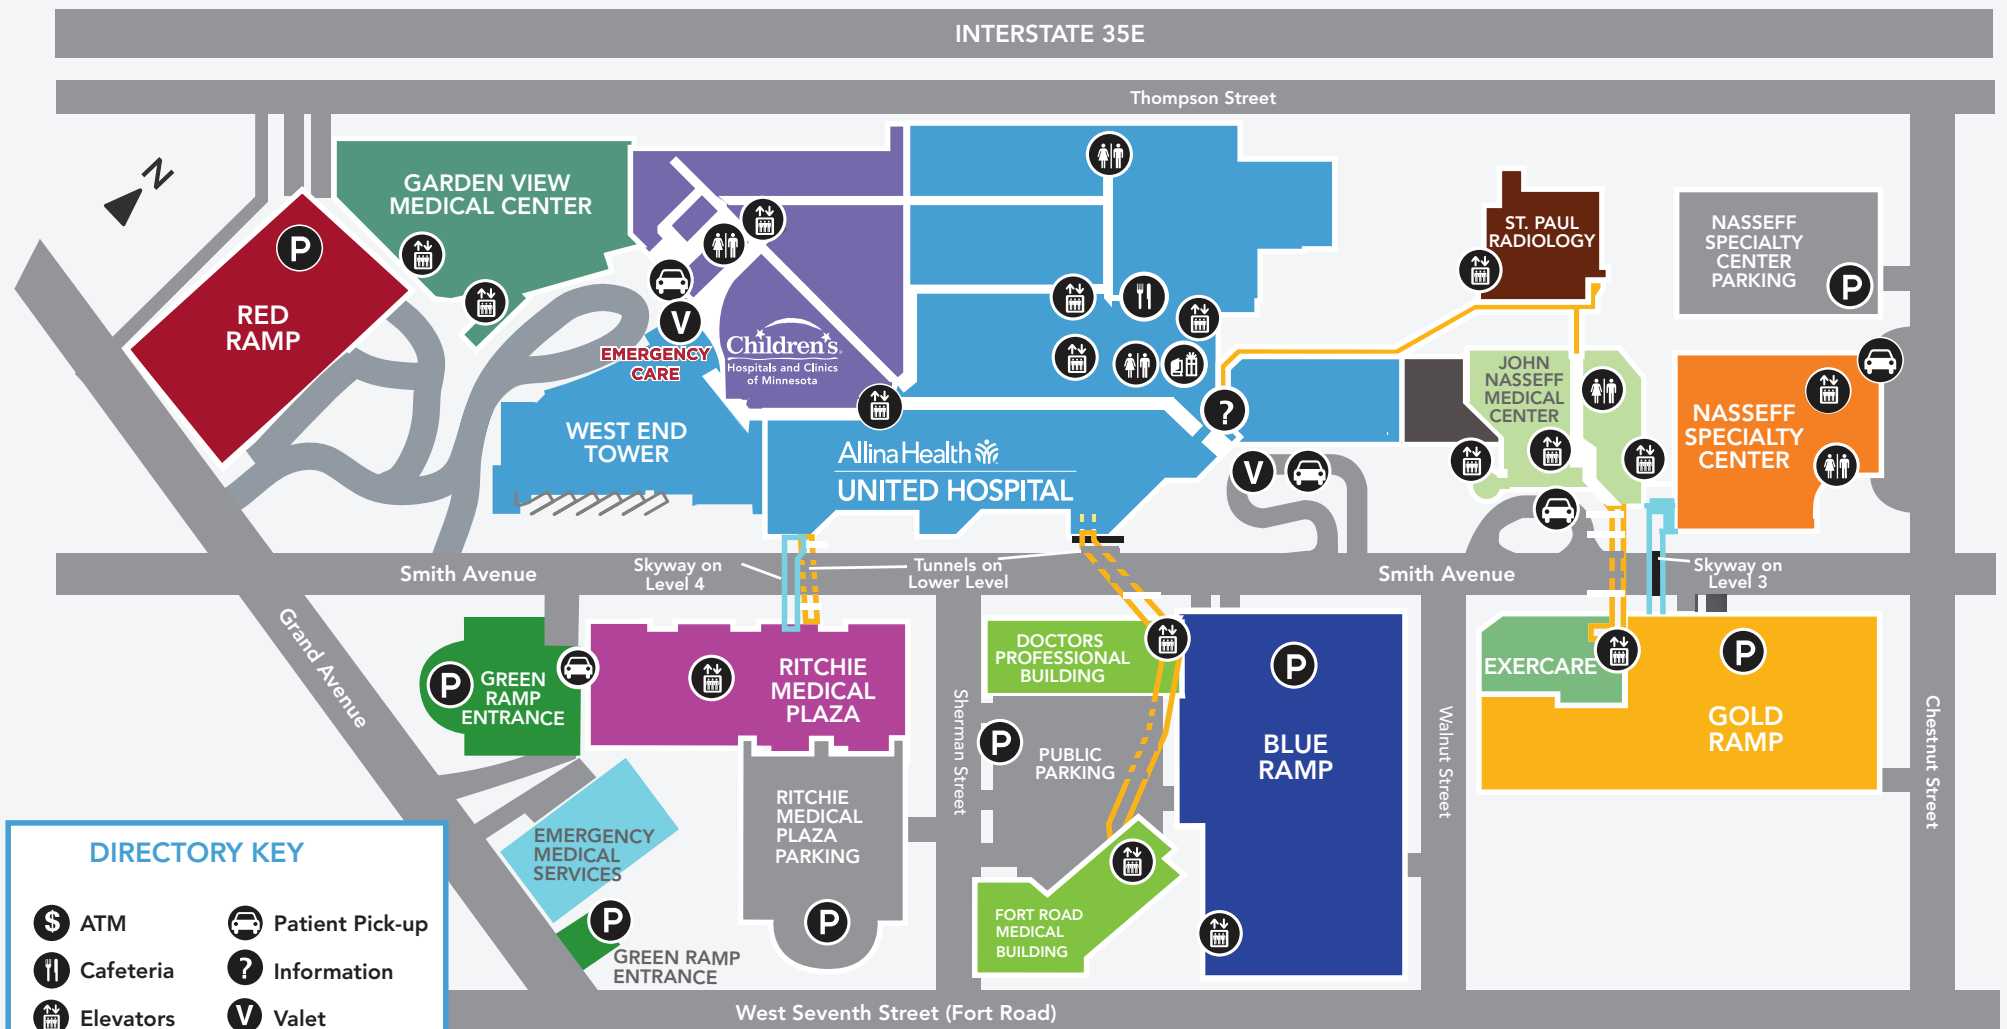

Map and Directions

DIRECTORY KEY

- ATM
- Cafeteria
- Elevators
- Gift Shop
- Parking
- Restrooms
- Patient Pick-up
- Information
- Valet
- Skyway
- Tunnel

7/2015

- United Hospital, 333 Smith Avenue North
- Children's Hospitals and Clinics of Minnesota, 345 Smith Avenue North
- Doctors Professional Building, 280 Smith Avenue North
- Garden View Medical Center, 347 Smith Avenue North
- John Nasseff Medical Center, 255 Smith Avenue North
- Milton M. Hurwitz ExerCare Fitness Center, 362 Walnut Street
- Nasseff Specialty Center, 225 Smith Avenue North
- Ritchie Medical Plaza, 310 Smith Avenue North
- St. Paul Radiology, 250 Thompson Street
- Emergency Medical Services, 167 Grand Avenue