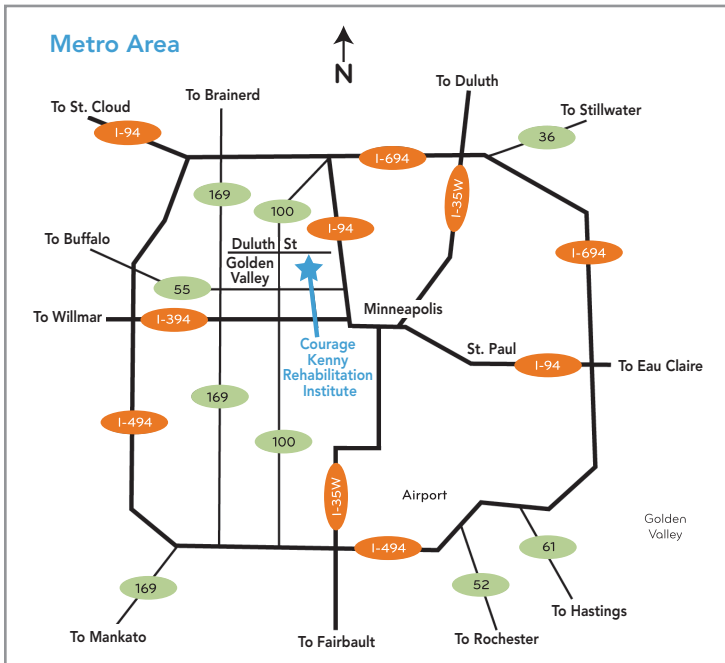

# Golden Valley Map and Driving Directions

## Driving Directions

### From the south

**Via Highway 100:** Hwy 100 north to the Duluth Street exit. Turn right onto Duluth Street which becomes Golden Valley Road and go one mile to Hidden Lakes Parkway. Turn right.

**Via Interstate 35W:** I-35W north to I-494. Travel west on 494 to Hwy 100. Take Hwy 100 north to the Duluth Street exit. Turn right on to Duluth Street which becomes Golden Valley Road and go one mile to Hidden Lakes Parkway. Turn right.

### From the east

**Via I-394:** I-94 west to I-394. Take I-394 west to Hwy 100 north. Take Hwy 100 north to the Duluth Street. Turn right onto Duluth Street which becomes Golden Valley Road and go one mile to Hidden Lakes Parkway. Turn right.