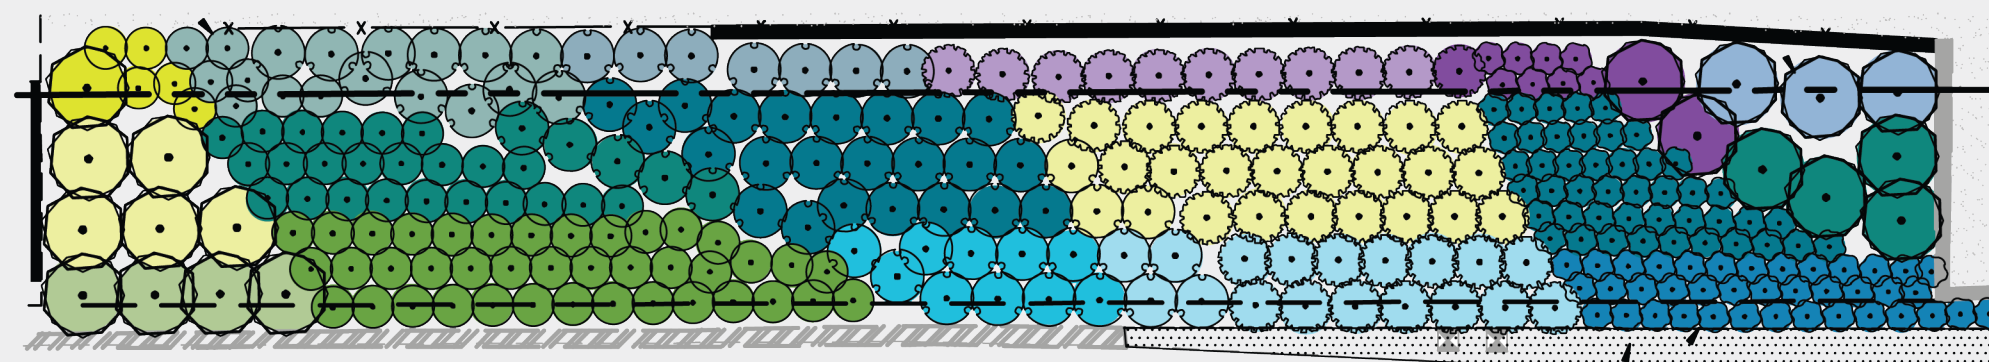

Txoj Kev Caij Luv Thij Midtown Greenway

Rough Blazingstar	Purple Coneflower	Butterfly Weed	Wild Bergamot	Golden Alexander	Calico Aster
Iroquois Beauty Black Chokeberry	Muskingum Dogwood	Dwarf Bush Honeysuckle	Iroquois Beauty Black Chokeberry	Dwarf Bush Honeysuckle	Muskingum Dogwood
Lanceleaf Coreopsis	Pavement Snow Shrub Rose	Wild Geranium	Pavement Purple Shrub Rose	Pavement Foxi Shrub Rose